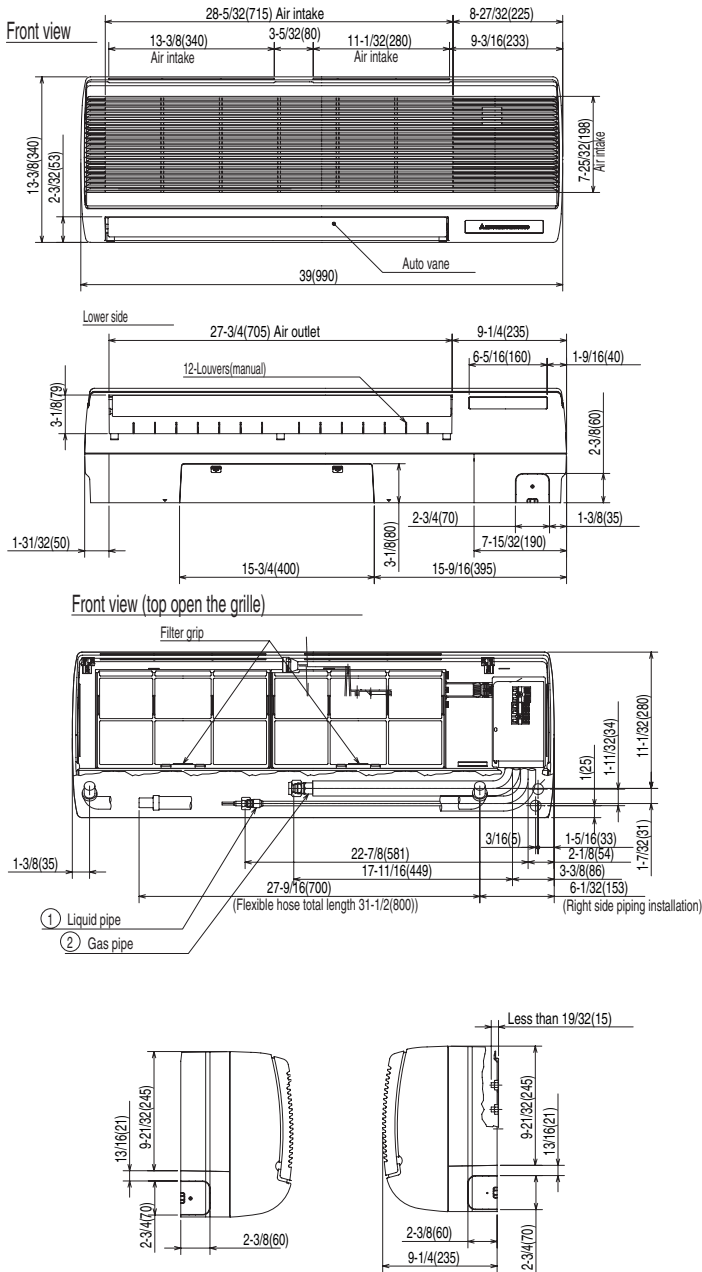

DIMENSIONS: PKA-A18GA & PUZ-A18NHA

HVAC Advanced Products Division
Mitsubishi Electric & Electronics USA, Inc.

3400 Lawrenceville Suwanee Rd
Suwanee, GA 30024
Tele: 678-376-2900 • Fax: 800-889-9904
Toll Free: 800-433-4822 (#3)
www.mehvac.com