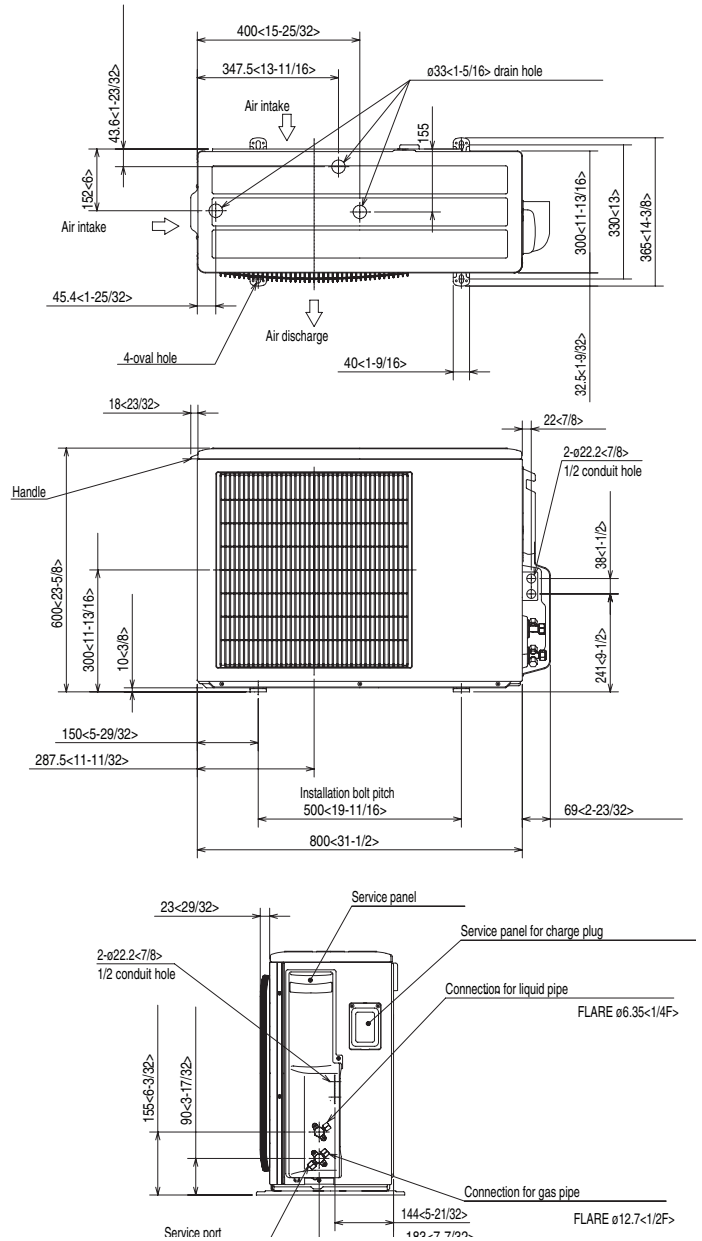

DIMENSIONS: PKA-A18GA & PUZ-A18NHA

HVAC Advanced Products Division
Mitsubishi Electric & Electronics USA, Inc.

3400 Lawrenceville Suwanee Rd
Suwanee, GA 30024
Tele: 678-376-2900 • Fax: 800-889-9904
Toll Free: 800-433-4822 (#3)
www.mehvac.com