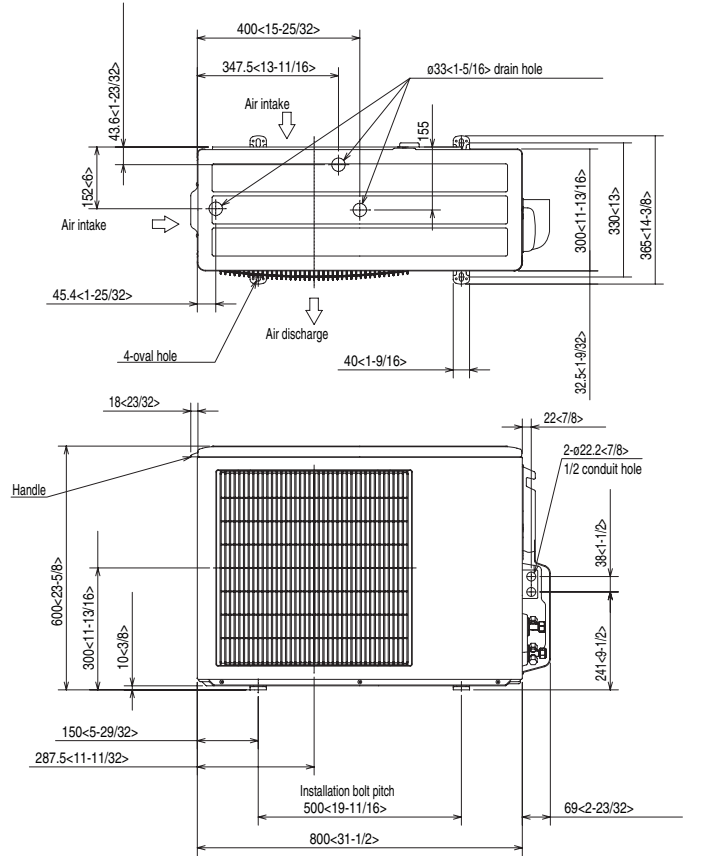

# DIMENSIONS: PLA-A18AA & PUY-A18NHA

ARI Standard  
210/240 UHP

HVAC Advanced Products Division  
Mitsubishi Electric & Electronics USA, Inc.

3400 Lawrenceville Suwanee Rd  
Suwanee, GA 30024  
Tele: 678-376-2900 • Fax: 800-889-9904  
Toll Free: 800-433-4822 (#3)  
www.mehvac.com