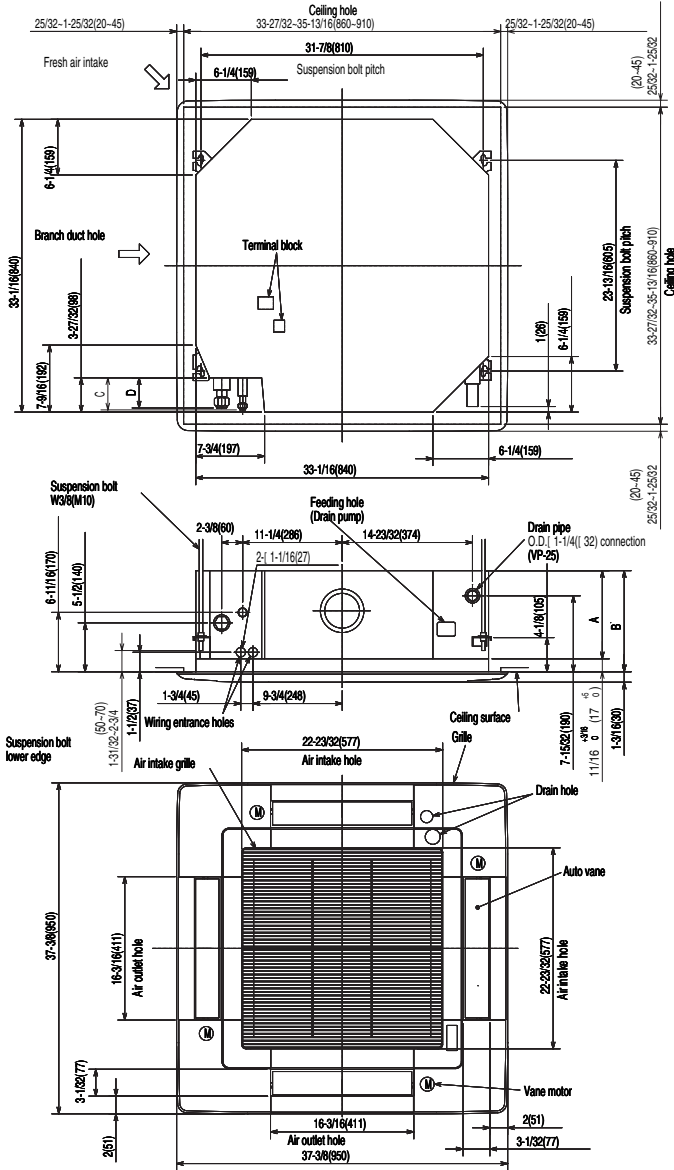

# DIMENSIONS: PLA-A18AA & PUY-A18NHA

ARI Standard  
210/240 UHP

HVAC Advanced Products Division  
Mitsubishi Electric & Electronics USA, Inc.

3400 Lawrenceville Suwanee Rd  
Suwanee, GA 30024  
Tele: 678-376-2900 • Fax: 800-889-9904  
Toll Free: 800-433-4822 (#3)  
www.mehvac.com