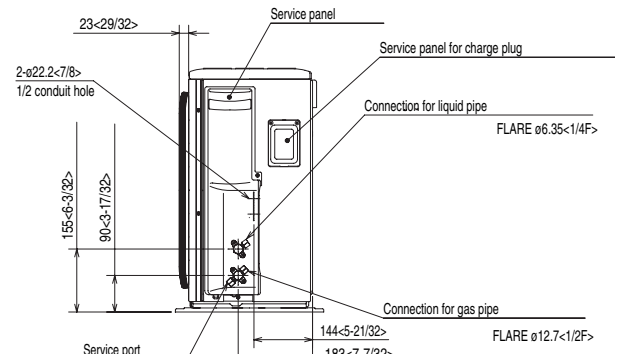

# DIMENSIONS: PLA-A18AA & PUY-A18NHA

ARI Standard  
210/240 UHP

HVAC Advanced Products Division  
Mitsubishi Electric & Electronics USA, Inc.

3400 Lawrenceville Suwanee Rd  
Suwanee, GA 30024  
Tele: 678-376-2900 • Fax: 800-889-9904  
Toll Free: 800-433-4822 (#3)  
www.mehvac.com