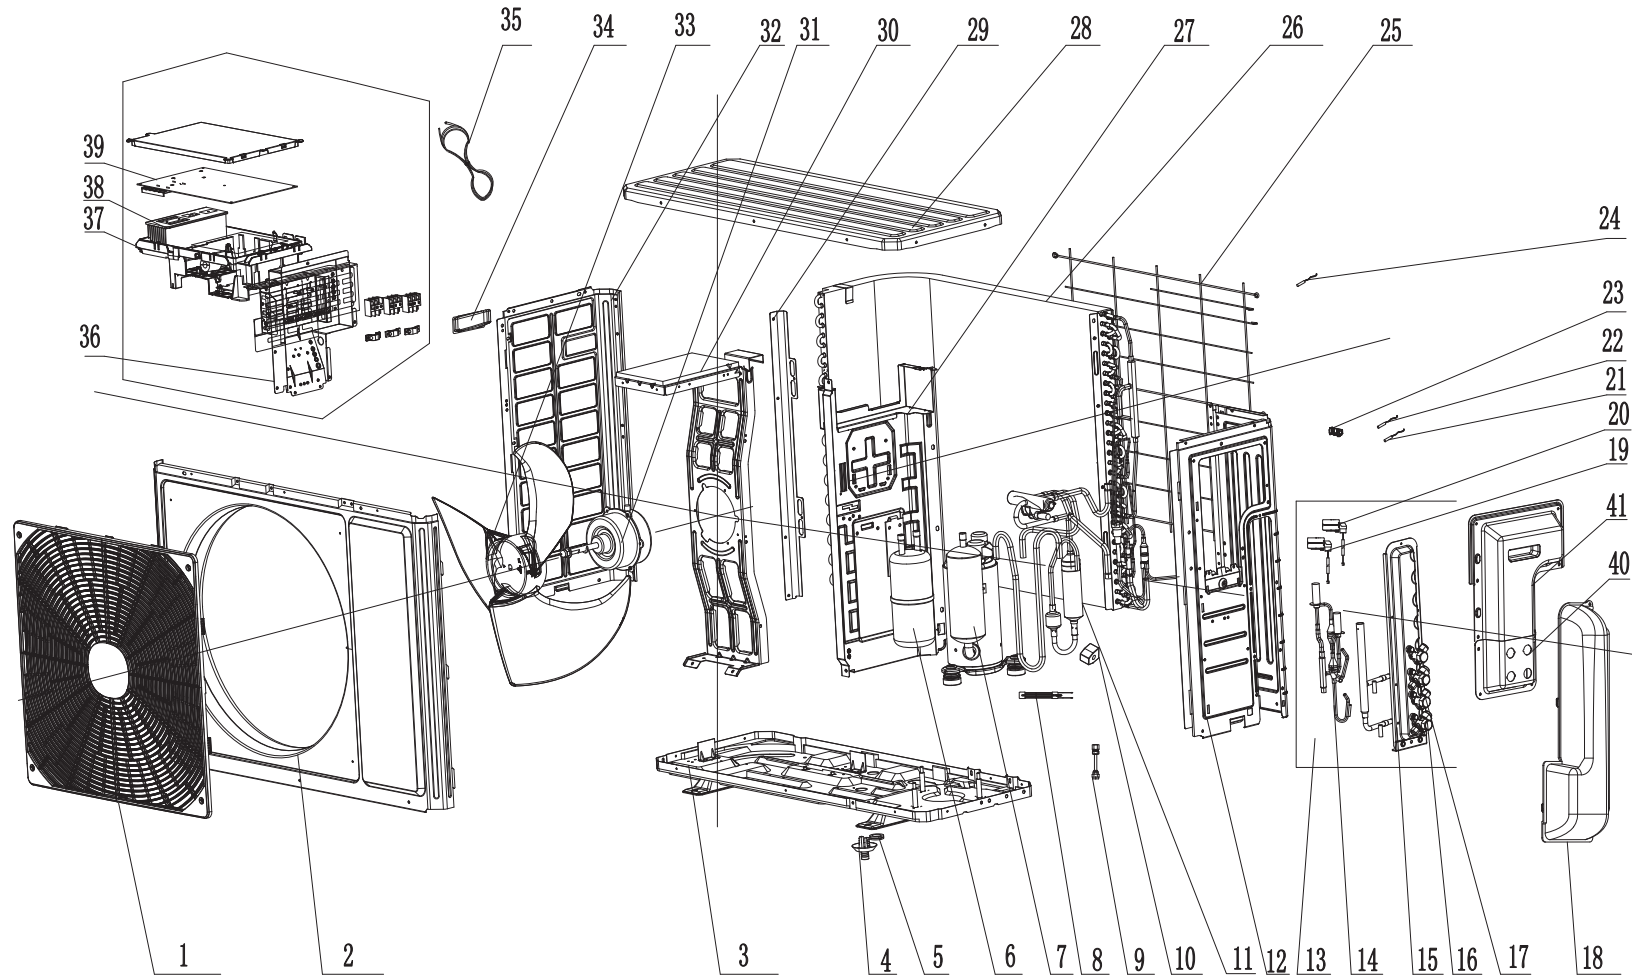

## MULTI18HP230V1CO

NO.	Part Description	Qty	Part Code
1	Front Grill	1	016004000006
2	Front Panel Assy	1	000003060055
3	Chassis Sub-assy	1	02803263P
4	Drainage Connector	1	06123401
5	Drainage hole Cap	1	06813401
6	Gas-liquid Separator	1	07223048
7	Compressor and Fittings	1	00105249G
8	Electrical Heater	1	7651300403
9	Tube Connector Sub-assy	2	06643008
10	Magnet Coil	1	4300040045
11	4-Way Valve Assy	1	03073328
12	Right Side Plate	1	0130326802P
13	Valve Support Assy	1	03016300003
14	Electronic Expansion Valve assy	1	3017400020
15	Valve Support Sub-Assy	1	0171312802P
16	Cut off Valve	1	071302391
17	Cut off Valve	1	07130239
18	Valve Cover	1	200087000004
19	Electric Expand Valve Fitting	1	07200206002235
20	Electric Expand Valve Fitting	1	07200206002236
21	Temperature Sensor	1	3900007301
22	Temperature Sensor	1	39000073
23	Wiring Clamp	1	26115004
24	Temperature Sensor	1	3900030901
25	Rear Grill	1	01473043
26	Condenser Assy	1	011002000279_L62661
27	Clapboard Assy	1	0123315301
28	Coping Sub-Assy	1	000051000017
29	Supporting Board(Condenser)	1	01795010
30	Motor Support Sub-Assy	1	01705036
31	Fan Motor	1	1501506402
32	Left Side Plate	1	01305093P
33	Axial Flow Fan	1	10335008
34	left handle	0	none
35	Connecting Cable	0	none
36	Electric Box Assy	1	10000100023
37	Electric Box	1	20113027
38	Radiator	1	49010252
39	Main Board	1	30138000310
40	Wiring Cover Sub-assy	1	01253057
41	Handle Assy	1	02113044