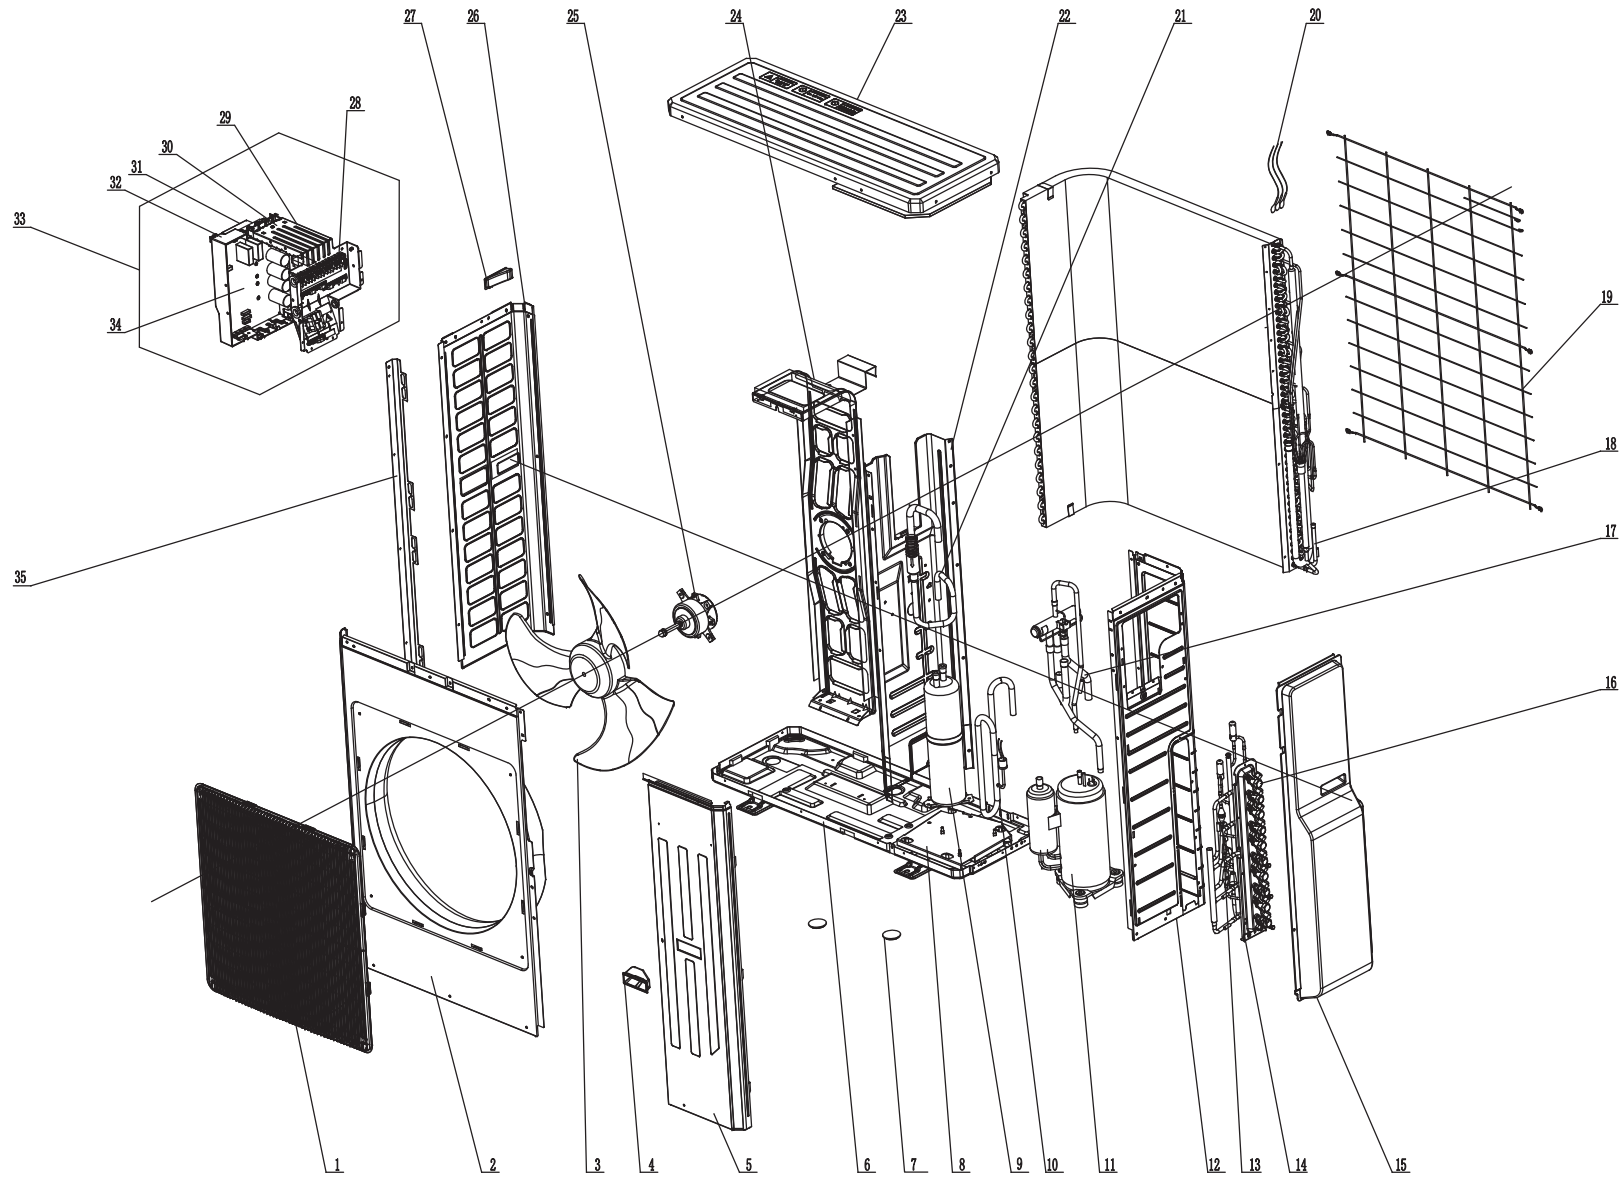

MULTI42HP230V1CO

MULTI42HP230V1CO

NO.	Part Description	Qty	Part Code
1	Front Grill	1	016004060003
2	Cabinet	1	01435007P
3	Axial Flow Fan	1	10335010
4	Handle	1	26235253
5	Front Side Plate Sub-Assy	1	01305508
6	Chassis Sub-assy	1	01284100110P
7	Drainage hole Cap	2	76715005
8	Compressor Mounting Plate Sub-Assy	1	01324100053P
9	Gas-liquid Separator	1	07424100020
10	Inhalation Tube Sub-Assy	1	04555200165
11	Compressor	1	00205200003
12	Right Side Plate	1	0131410002702P
13	Electric Expansion Valve Sub-Assy	2	030026000043
14	Valve Support Assy	1	030163000008
15	Valve Cover	1	200087000005
16	Cut off Valve	1	07130239
17	4-way Valve Assy	1	04045200070
18	Condenser Assy	1	01163780_L62661
19	Rear Grill	1	01574100007
20	Sensor Sub-assy	1	39004100007G
21	Inhalation Tube Sub-Assy	0	none
22	Clapboard	1	01244100009
23	Top Cover Sub-Assy	1	01264100028
24	Motor Support Assy	1	000046000051
25	Fan Motor	1	1570280201
26	Left Side Plate	1	01305064P
27	Left Handle	0	none
28	Terminal Board	5	422000060015
29	Terminal Bracket Sub-Assy	1	01804100338
30	Reactor	1	43130186
31	Radiator	1	49018000077
32	Electric Box	1	26904100013
33	Electric Box Assy	1	01395200377
34	Main Board	1	30228000025
35	Condenser support plate	1	01895309