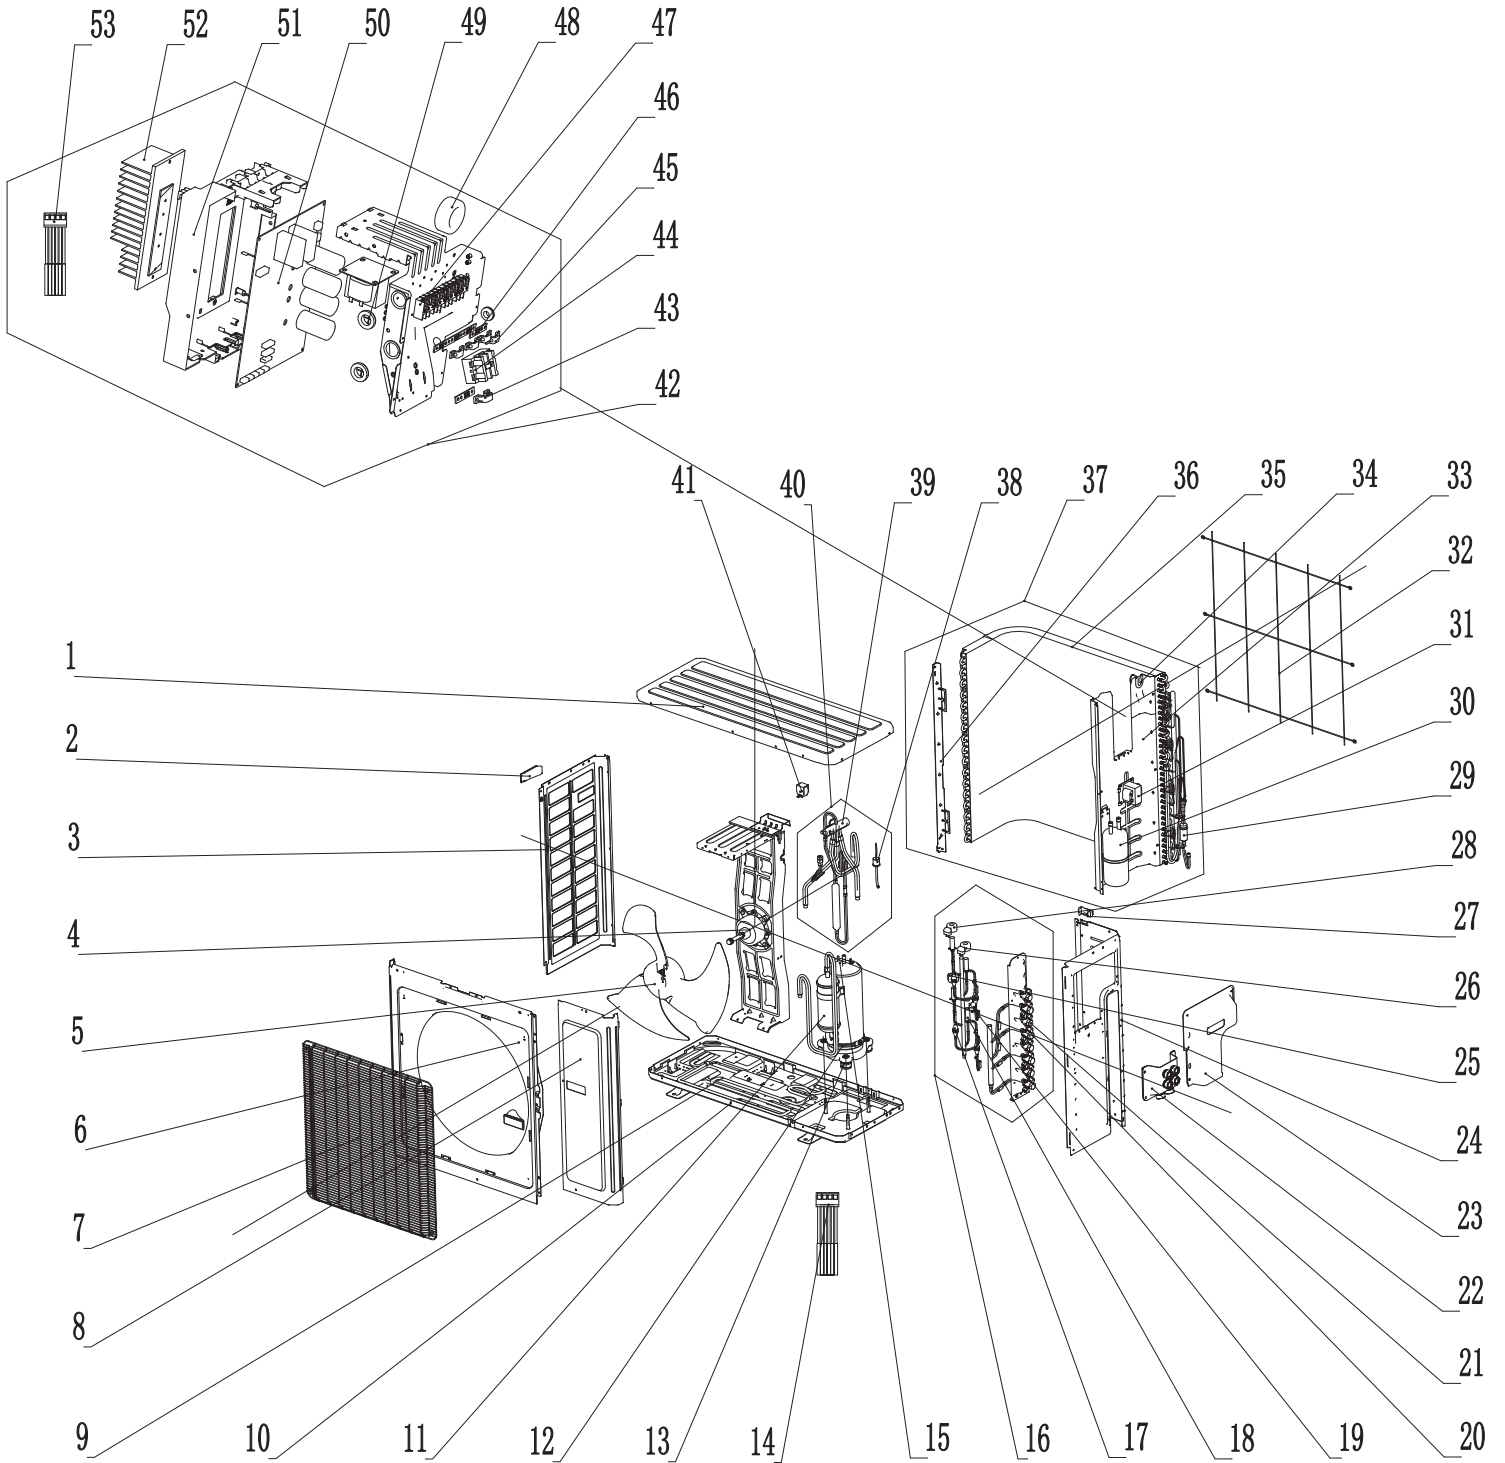

MULTI24HP230V1CO

MULTI24HP230V1CO

NO.	Part Description	Qty	Part Code
1	Top Cover Sub-Assy	1	000051000024
2	Handle	1	26233053
3	Left Side Plate	1	01305043P
4	Motor Support Sub-Assy	1	017012000017
5	Axial Flow Fan	1	10335014
6	Front Panel Assy	1	0153501405
7	Front Grill		016004060005
8	Front Side Plate Sub-Assy	1	01303249P
9	Electrical Heater (Chassis)	1	7651000411
10	Chassis Sub-assy	1	02803280P
11	Compressor and Fittings	1	0010524501
12	Electric Heater(Compressor)	1	7651873215
13	Compressor Gasket	3	76713066
14	Temperature Sensor	1	3900007305
15	Compressor Overload Protector(External)	1	00180030
16	Valve Support Assy	1	0713395401
17	Strainer	2	0721304401
18	Electronic Expansion Valve assy	1	0713395301
19	Electric Expand Valve Fitting	0	none
20	Cut off Valve	1	071302391
21	Cut off Valve	1	07130239
22	Wiring Cover Sub-assy	1	01264100034
23	Handle Assy	1	02204100008
24	Right Side Plate	1	0131410000902P
25	Electric Expand Valve Fitting	1	4300008402
26	Electric Expand Valve Fitting	1	4300008401
27	Wiring Clamp	1	26115004
28	Electric Expand Valve Fitting	1	43000084
29	Bidirection Strainer	0	none
30	Gas-liquid Separator	1	07223048
31	Reactor	0	none
32	Rear Grill	1	01574100003
33	Clapboard Sub-Assy	1	01233190
34	Cable Cross Loop	0	none
35	Condenser Assy	1	0116398001_L62661
36	Condenser Support Plate	1	01175092
37	Condenser Assy	0	none
38	Pressure Protect Switch	1	460200061
39	4-Way Valve	1	430004032
40	4-Way Valve Assy	1	03015200001
41	Magnet Coil	1	4300040045
42	Electric Box Assy	1	10000100020
43	Wire Clamp	1	71010003
44	Terminal Board	1	422000060015