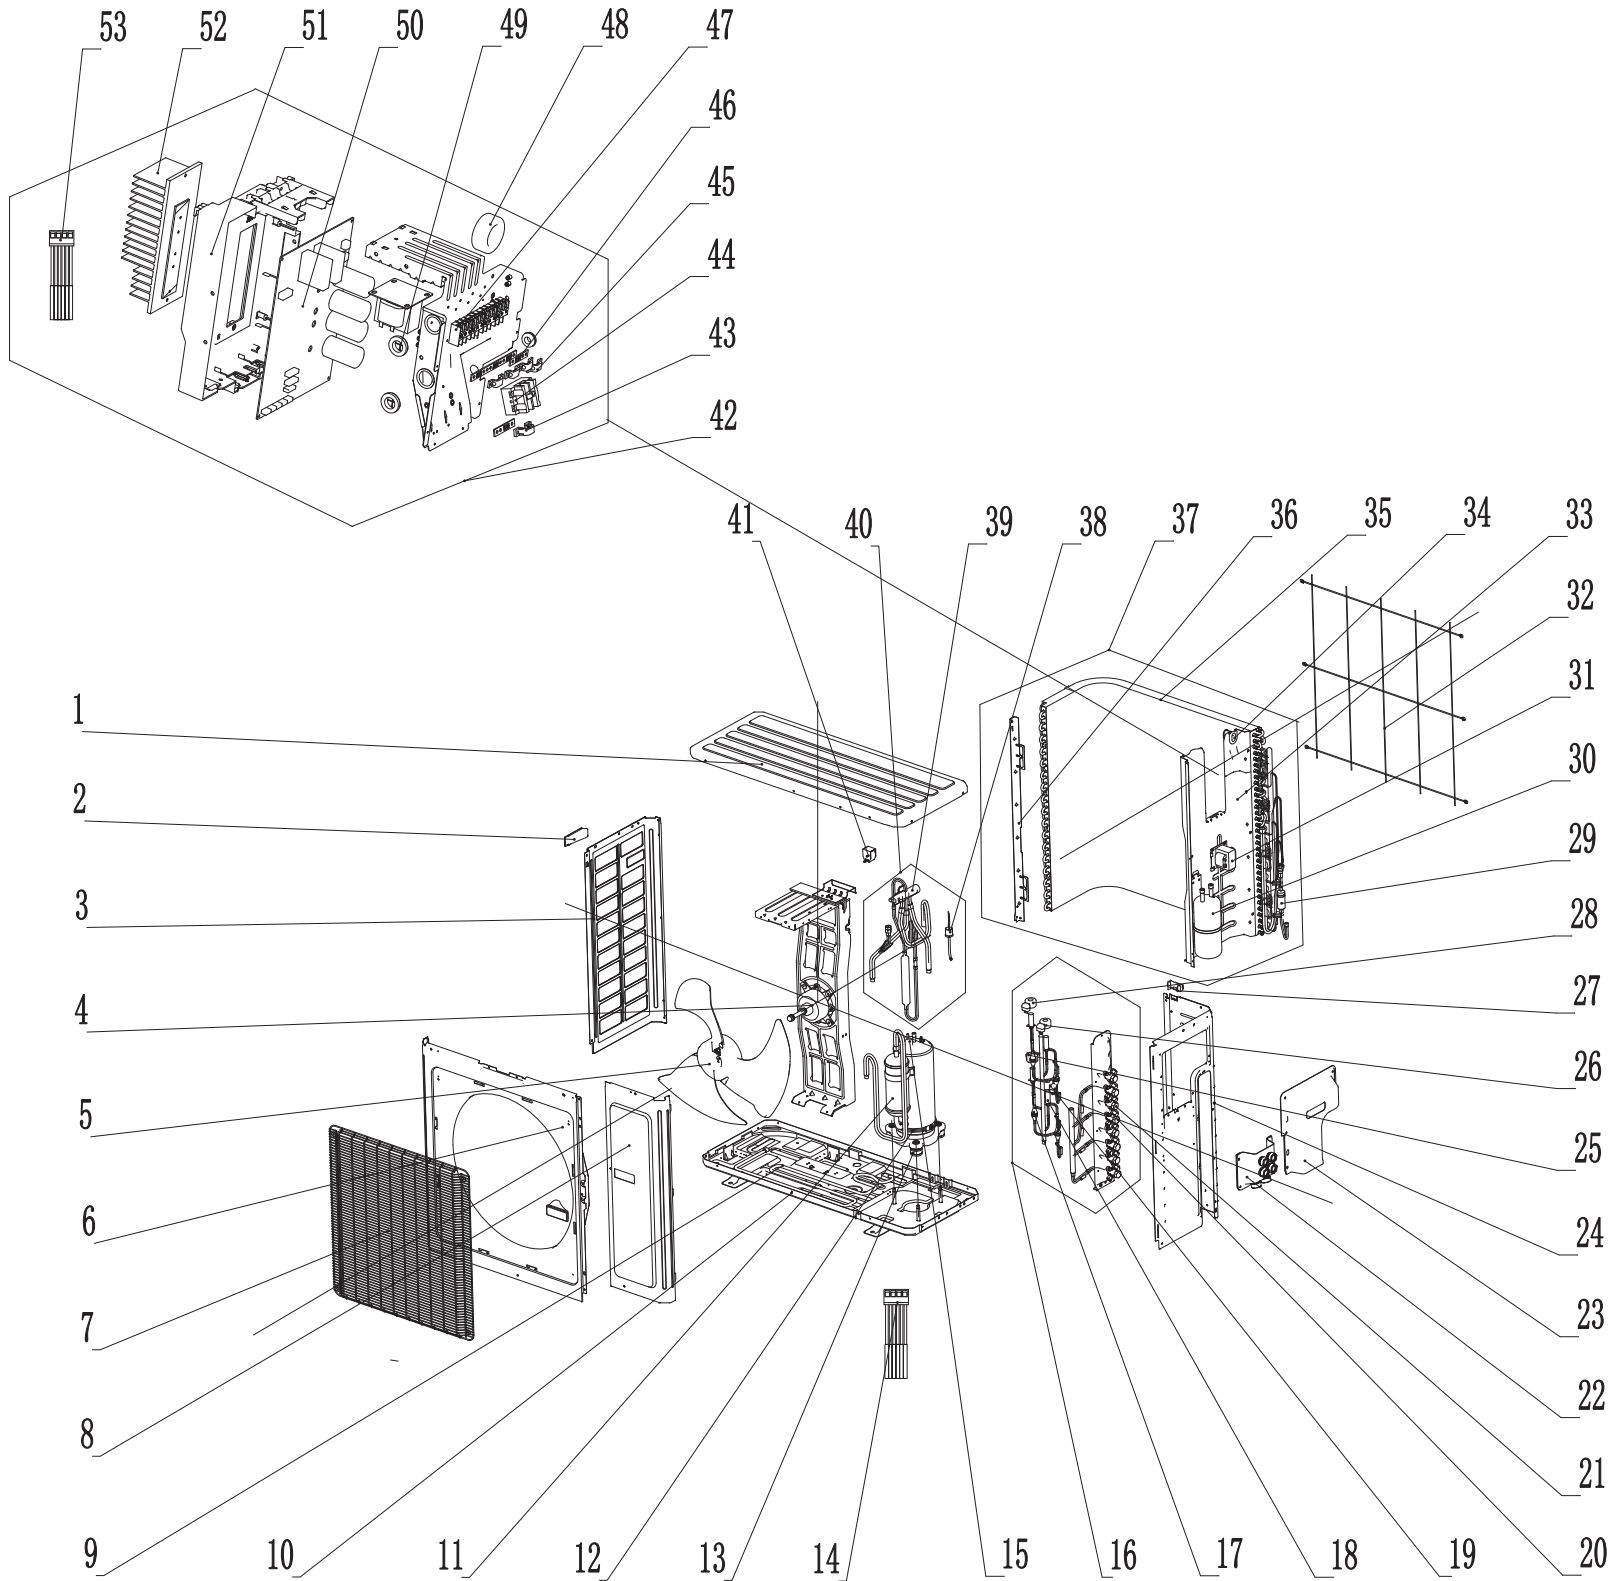

MULTI30HP230V1CO

MULTI30HP230V1CO

NO.	Part Description	Qty	Part Code
1	Top Cover Sub-Assy	1	000051060013
2	Handle	1	26233053
3	Left Side Plate	1	01305043P
4	Motor Support Sub-Assy	1	01703188
5	Axial Flow Fan	1	10335014
6	Front Panel Assy	1	0153501405
7	Front Grill		016004060005
8	Front Side Plate Sub-Assy	1	01303249P
9	Electrical Heater	1	765100047
10	Chassis Sub-assy	1	01284100112P
11	Compressor	1	00205200003
12	Electric Heater(Compressor)	1	7651873215
13	Compressor Gasket	3	76713066
14	Sensor Sub-assy	1	39004100005G
15	Compressor Overload Protector(External)	1	00180030
16	Valve Support Assy	1	030163000003
17	Strainer A	2	07210022
18	Electronic Expansion Valve Assy	1	030174000014
19	Electric Expand Valve Fitting	1	4304413222
20	Cut off Valve	1	071302391
21	Cut off Valve	1	07130239
22	Wiring Cover Sub-assy	1	01264100034
23	Handle Assy	1	02204100008
24	Right Side Plate	1	0131410000902P
25	Electric Expand Valve Fitting	1	4304413234
26	Electric Expand Valve Fitting	1	4304413235
27	Wiring Clamp	1	26115004
28	Electric Expand Valve Fitting	1	4304413237
29	Bidirection Strainer	1	07220016
30	Gas-liquid Separator Assy	1	07225017
31	Reactor	1	43130186
32	Rear Grill	1	01574100003
33	Clapboard	1	01244100003
34	Cable Cross Loop	2	76512008
35	Condenser Assy	1	01124100007_L62661
36	Condenser Support Plate	1	01175092
37	Condenser Assy	0	none
38	Pressure Protect Switch	1	4602000902
39	4-way Valve	1	4300008201
40	4-Way Valve Assy	1	04045200071
41	Magnet Coil	1	4300040072
42	Electric Box Assy	1	01395200378
43	Insulation Gasket	1	70410503
44	Terminal Board	1	42200006001201